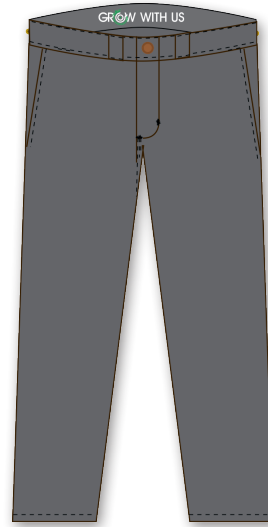

SPRING 2014

GROW
CHINO

100% Cotton Twill
Straight Fit Chino Pant
Water Resistant Fabric Treatment
Chambray Inside Waist And Pocket Bag Detail
Wood Look Buttons
YKK Zip Fly

KHAKI

CHARCOAL

KHAKI ANIMAL CAMO

	28	30	32	34	36	38
KHAKI OPT-1						
CHARCOAL OPT-2						
KHAKI ANIMAL CAMO OPT-3						

GROW
SHORTS

100% Cotton Twill
Straight Fit Chino Short
Water Resistant Fabric Treatment
Chambray Inside Waist And Pocket Bag Detail
Wood Look Buttons
YKK Zip Fly

KHAKI ANIMAL CAMO

CHARCOAL

KHAKI

	28	30	32	34	36	38
KHAKI ANIMAL CAMO OSH-1						
CHARCOAL OSH-2						
KHAKI OSH-3						