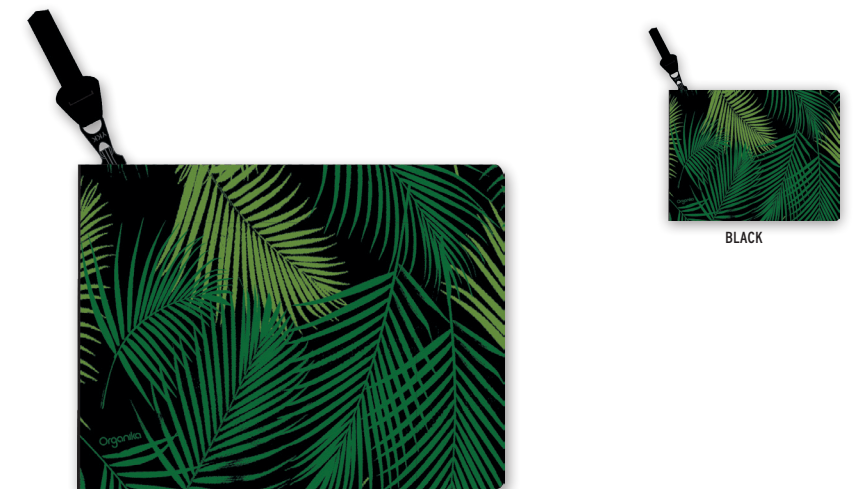

BLACK

	OSFA
BLACK OWT-3	☐